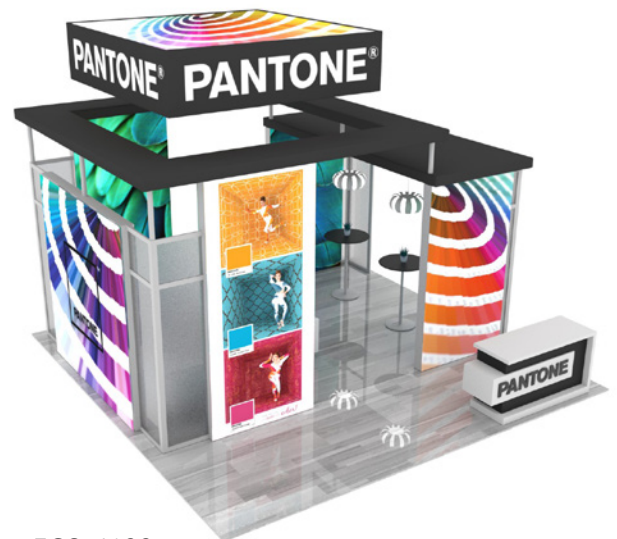

ecosmart

SUSTAINABLE DESIGNS

Displays & Accessories

ECO-2038

FSC Certified Wood Crates

ecoSmart Designs

The **Greenest Exhibits** in the Industry!

-  Table Tops, Inlines, & Large Islands
-  Modular Accessories: Counters, Pedestals, iPad Kiosks
-  Customizable Kits & Custom Designs

ECO-1015

Features + Benefits:

-  Biodegradable Eco-Board Graphics
-  Sustainable Packaging
-  "Green" Acrylic Alternatives
-  Light Weight Recycled Aluminum Frames
-  LED Arm Lights & Backlighting
-  Easy Assembly
-  Exhibit Design Services